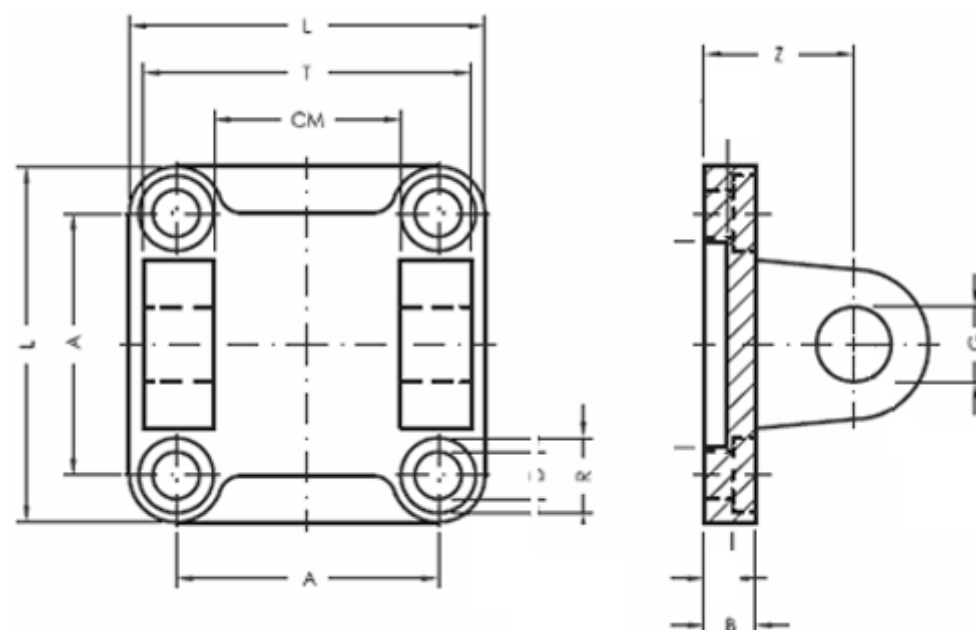

Data Sheet

Article number: 587000332

Description: Female hinge MP2, 0003/32
for 32 mm cylinder

Measures

A	= 32.5	T = 45
B	= 9	Z = 22
CM	= 26	
Cylinder size	= 32	
D	= 6.6	
G	= 10	
L	= 45	
R	= 11	